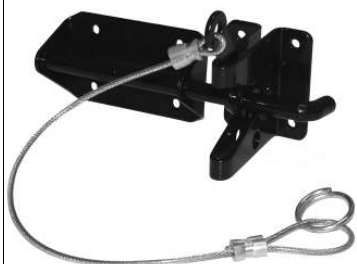

Gravity Latch Heavy Duty With O-Ring

Part Number	Price	Material	Color	Box Count	Weight	Units
210007		Metal/Polymer	Black	20	31	Each